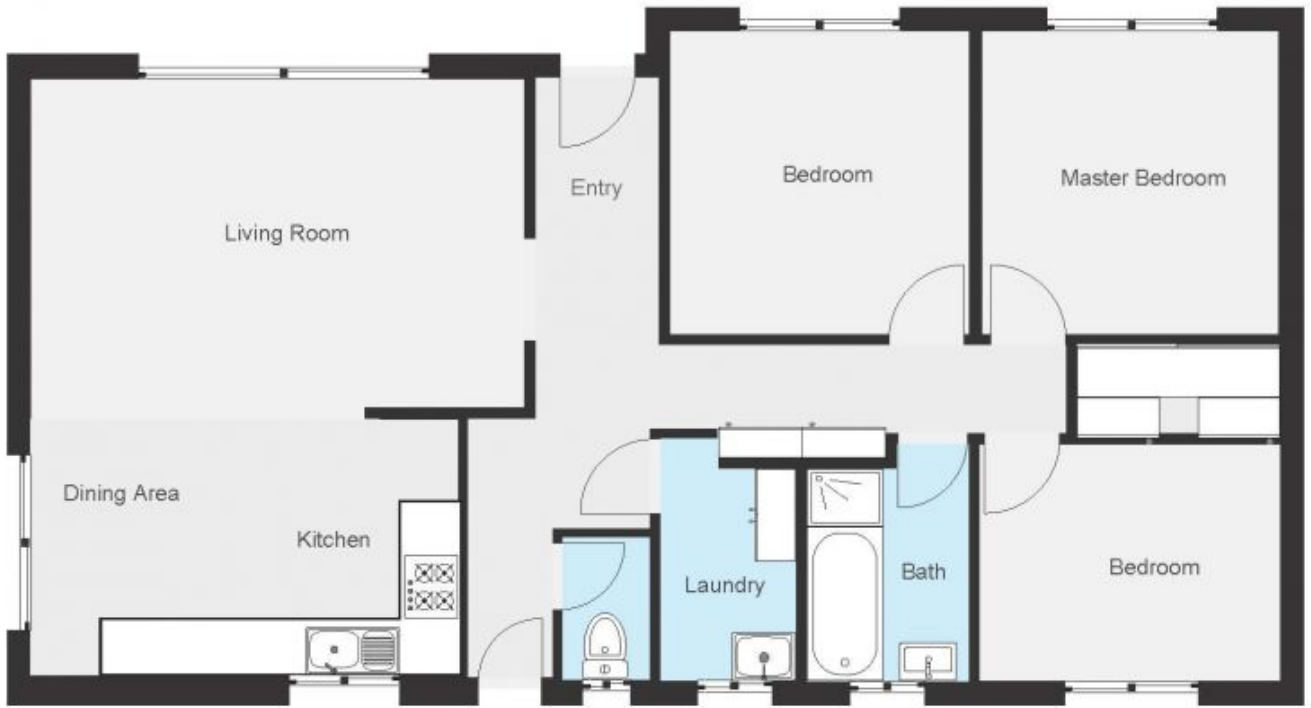

Clinton Gilson
02 6949 6818

Please note: This plan has been generated for advertising only and may not be exact. Interested parties are to do their due diligence to verify any information provided in this plan.